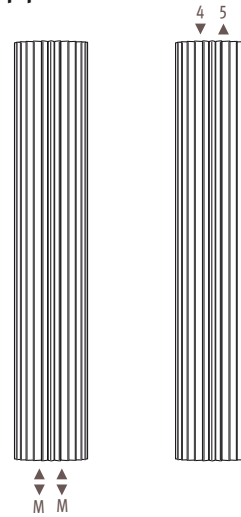

Iguana Circo Corner

Iguana Circo Corner

Dimensions

CORW_Corner Wall

Connections

Two pipe

Standard connection
Code MM

Top end connection

Notice

To guarantee the output of the Iguana models and to limit the pressure drop, Jaga recommends the use of tube diameter 16/2, 18/1 or 18/2.

Dimensions options

Large shelf

Small shelf

Position flow and return pipe

With connection sets 31-32-33-34

With connection sets 41-42

Remark: flow and return can be reordered.

Towel rail

Hat rack

Prices & outputs

Standard delivery:

- Circo Corner with central connection MM underneath
- wall fixing
- 2 chrome-plated air vents G 1/8"

Standard colours:

- sandblast grey metallic 001
- white 301(RAL 9010 satin)
- white 333(RAL 9016 satin)

Iguana CORW

ORDERING CODE:CORW. *code height length colour conn.*
125 027. XXX /MM

H	L 027	
125	75/65/20	723
	55/45/20	334
	st. colour £	404.20
	other £	464.90
150	75/65/20	834
	55/45/20	384
	st. colour £	414.30
	other £	476.50
180	75/65/20	967
	55/45/20	443
	st. colour £	444.50
	other £	511.20
192	75/65/20	1021
	55/45/20	467
	st. colour £	461.60
	other £	530.90
200	75/65/20	1058
	55/45/20	483
	st. colour £	472.30
	other £	543.10
220	75/65/20	1149
	55/45/20	523
	st. colour £	500.10
	other £	575.10
240	75/65/20	1242
	55/45/20	564
	st. colour £	529.10
	other £	608.50