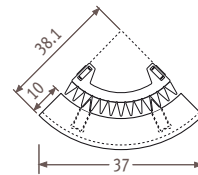

Iguana Circo Corner

Iguana Circo Corner

Dimensions

CORW_Corner Wall

Connections

Two pipe

Standard connection
Code MM

Top end connection

Notice

To guarantee the output of the Iguana models and to limit the pressure drop, Jaga recommends the use of tube diameter 16/2, 18/1 or 18/2.

Dimensions options

Large shelf

Small shelf

Position flow and return pipe

With connection sets 31-32-33-34

With connection sets 41-42

Remark: flow and return can be reordered.

Towel rail

Hat rack

Prices & outputs

Standard delivery:

- Circo Corner with central connection MM underneath
- wall fixing
- 2 chrome-plated air vents G 1/8"

Standard colours:

- sandblast grey metallic 001
- white 301(RAL 9010 satin)
- white 333(RAL 9016 satin)

Iguana CORW

ORDERING CODE:CORW. *code height length colour conn.*
125 027. XXX /MM

H	L 027	
125	75/65/20	723
	55/45/20	334
	st. colour £	404.20
	other £	464.90
150	75/65/20	834
	55/45/20	384
	st. colour £	414.30
	other £	476.50
180	75/65/20	967
	55/45/20	443
	st. colour £	444.50
	other £	511.20
192	75/65/20	1021
	55/45/20	467
	st. colour £	461.60
	other £	530.90
200	75/65/20	1058
	55/45/20	483
	st. colour £	472.30
	other £	543.10
220	75/65/20	1149
	55/45/20	523
	st. colour £	500.10
	other £	575.10
240	75/65/20	1242
	55/45/20	564
	st. colour £	529.10
	other £	608.50