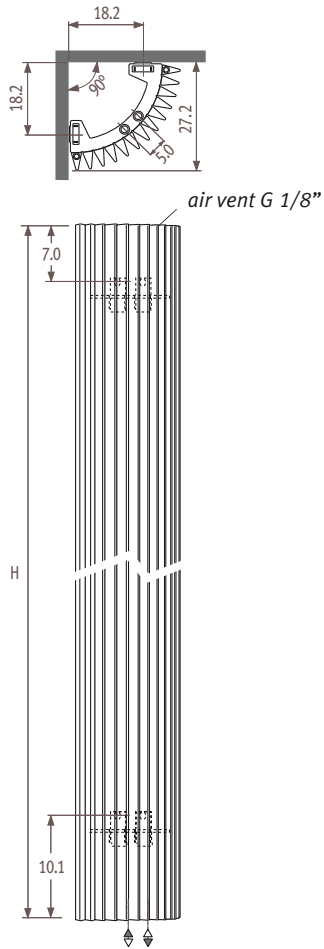

Iguana Circo Corner

Iguana Circo Corner

Dimensions

CORW_Corner Wall

Connections

Two pipe

Standard connection
Code MM

Top end connection

Notice

To guarantee the output of the Iguana models and to limit the pressure drop, Jaga recommends the use of tube diameter 16/2, 18/1 or 18/2.

Dimensions options

Large shelf

Small shelf

Position flow and return pipe

With connection sets 31-32-33-34

With connection sets 41-42

Remark: flow and return can be reordered.

Towel rail

Hat rack

Prices & outputs

Standard delivery:

- Circo Corner with central connection MM underneath
- wall fixing
- 2 chrome-plated air vents G 1/8"

Standard colours:

- sandblast grey metallic 001
- white 301(RAL 9010 satin)
- white 333(RAL 9016 satin)

Iguana CORW

ORDERING CODE:CORW. *code height length colour conn.*
125 027. XXX /MM

H	L 027	
125	75/65/20	723
	55/45/20	334
	st. colour £	404.20
	other £	464.90
150	75/65/20	834
	55/45/20	384
	st. colour £	414.30
	other £	476.50
180	75/65/20	967
	55/45/20	443
	st. colour £	444.50
	other £	511.20
192	75/65/20	1021
	55/45/20	467
	st. colour £	461.60
	other £	530.90
200	75/65/20	1058
	55/45/20	483
	st. colour £	472.30
	other £	543.10
220	75/65/20	1149
	55/45/20	523
	st. colour £	500.10
	other £	575.10
240	75/65/20	1242
	55/45/20	564
	st. colour £	529.10
	other £	608.50