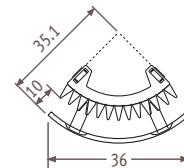

Iguana Circo Corner

Iguana Circo Corner

Dimensions

CORW_Corner Wall

Connections

Two pipe

Standard connection
Code MM

Top end connection

Notice

To guarantee the output of the Iguana models and to limit the pressure drop, Jaga recommends the use of tube diameter 16/2, 18/1 or 18/2.

Dimensions options

Large shelf

Small shelf

Position flow and return pipe

With connection sets 31-32-33-34

With connection sets 41-42

Remark: flow and return can be reordered.

Towel rail

Hat rack

Prices & outputs

Standard delivery:

- Circo Corner with central connection MM underneath
- wall fixing
- 2 chrome-plated air vents G 1/8"

Standard colours:

- sandblast grey metallic 001
- white 301(RAL 9010 satin)
- white 333(RAL 9016 satin)

Iguana CORW

ORDERING CODE:CORW. *code height length colour conn.*
125 027. XXX /MM

H	L 027	
125	75/65/20	723
	55/45/20	334
	st. colour £	404.20
	other £	464.90
150	75/65/20	834
	55/45/20	384
	st. colour £	414.30
	other £	476.50
180	75/65/20	967
	55/45/20	443
	st. colour £	444.50
	other £	511.20
192	75/65/20	1021
	55/45/20	467
	st. colour £	461.60
	other £	530.90
200	75/65/20	1058
	55/45/20	483
	st. colour £	472.30
	other £	543.10
220	75/65/20	1149
	55/45/20	523
	st. colour £	500.10
	other £	575.10
240	75/65/20	1242
	55/45/20	564
	st. colour £	529.10
	other £	608.50