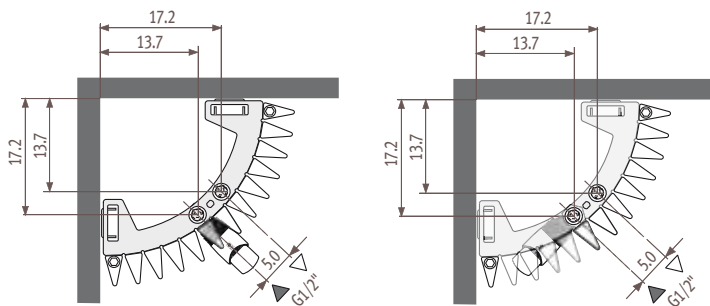

Notice

To guarantee the output of the Iguana models and to limit the pressure drop, Jaga recommends the use of tube diameter 16/2, 18/1 or 18/2.

Dimensions options

Large shelf

Small shelf

Position flow and return pipe

With connection sets 31-32-33-34

With connection sets 41-42

Remark: flow and return can be reordered.

Towel rail

Hat rack

Prices & outputs

Standard delivery:

- Circo Corner with central connection MM underneath
- wall fixing
- 2 chrome-plated air vents G 1/8"

Standard colours:

- sandblast grey metallic 001
- white 301(RAL 9010 satin)
- white 333(RAL 9016 satin)

Iguana CORW

ORDERING CODE:CORW. *code height length colour conn.*
125 027. XXX /MM

H	L 027	
125	75/65/20	723
	55/45/20	334
	st. colour £	404.20
	other £	464.90
150	75/65/20	834
	55/45/20	384
	st. colour £	414.30
	other £	476.50
180	75/65/20	967
	55/45/20	443
	st. colour £	444.50
	other £	511.20
192	75/65/20	1021
	55/45/20	467
	st. colour £	461.60
	other £	530.90
200	75/65/20	1058
	55/45/20	483
	st. colour £	472.30
	other £	543.10
220	75/65/20	1149
	55/45/20	523
	st. colour £	500.10
	other £	575.10
240	75/65/20	1242
	55/45/20	564
	st. colour £	529.10
	other £	608.50

Output measured in accordance with EN442, at a water temperature of 75/65 and a room temperature of 20°C ($\Delta T=50$).

Options

Large shelf in beech veneer

CODE	£
9087.040628	145.00

Small shelf in beech veneer