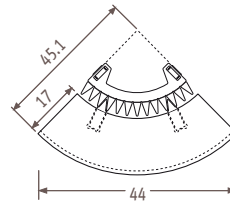

Iguana Circo Corner

Iguana Circo Corner

Dimensions

CORW_Corner Wall

Connections

Two pipe

Standard connection
Code MM

Top end connection

Notice

To guarantee the output of the Iguana models and to limit the pressure drop, Jaga recommends the use of tube diameter 16/2, 18/1 or 18/2.

Dimensions options

Large shelf

Small shelf

Position flow and return pipe

With connection sets 31-32-33-34

With connection sets 41-42

Remark: flow and return can be reordered.

Towel rail

Hat rack

Prices & outputs

Standard delivery:

- Circo Corner with central connection MM underneath
- wall fixing
- 2 chrome-plated air vents G 1/8"

Output measured in accordance with EN442, at a water temperature of 75/65 and a room temperature of 20°C ($\Delta T=50$).

Options

Large shelf in beech veneer

CODE	£
9087.040628	145.00

Small shelf in beech veneer