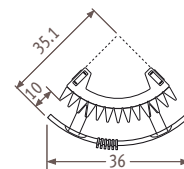

Iguana Circo Corner

Iguana Circo Corner

Dimensions

CORW_Corner Wall

Connections

Two pipe

Standard connection
Code MM

Top end connection

Notice

To guarantee the output of the Iguana models and to limit the pressure drop, Jaga recommends the use of tube diameter 16/2, 18/1 or 18/2.

Dimensions options

Large shelf

Small shelf

Position flow and return pipe

With connection sets 31-32-33-34

With connection sets 41-42

Remark: flow and return can be reordered.

Towel rail

Hat rack

Prices & outputs

Standard delivery:

- Circo Corner with central connection MM underneath
- wall fixing
- 2 chrome-plated air vents G 1/8"

Standard colours:

- sandblast grey metallic 001
- white 301(RAL 9010 satin)
- white 333(RAL 9016 satin)

Iguana CORW

ORDERING CODE:CORW. *code height length colour conn.*
125 027. XXX /MM

H	L 027	
125	75/65/20	723
	55/45/20	334
	st. colour £	404.20
	other £	464.90
150	75/65/20	834
	55/45/20	384
	st. colour £	414.30
	other £	476.50
180	75/65/20	967
	55/45/20	443
	st. colour £	444.50
	other £	511.20
192	75/65/20	1021
	55/45/20	467
	st. colour £	461.60
	other £	530.90
200	75/65/20	1058
	55/45/20	483
	st. colour £	472.30
	other £	543.10
220	75/65/20	1149
	55/45/20	523
	st. colour £	500.10
	other £	575.10
240	75/65/20	1242
	55/45/20	564
	st. colour £	529.10
	other £	608.50