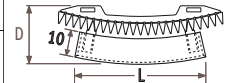

Iguana Arco

Iguana Arco Dimensions

ARCW_Arco Wall

Dimensions in cm

L	29.8	41.0	51.9	62.5	73.3	83.9
C	10.0	20.0	30.0	40.0	50.0	60.0
D	10.1	11.1	12.7	12.2	13.7	15.7
E	4.1	5.1	6.7	6.2	7.7	9.7
F	3.6	2.9	2.3	3.0	2.5	2.4

Dimensions options

Large shelf

Arco	29	41	51	62	73	83
L	-	53.0	53.0	54.0	54.0	54.0
D	-	28.9	30.5	30.0	31.5	33.5

Small shelf

Arco	29	41	51	62	73	83
L	-	48.0	48.0	51.0	51.0	51.0
D	-	21.9	23.5	23.0	24.5	26.5

Towel rail

Arco	29	41	51	62	73	83
L	-	55.0	55.0	66.0	66.0	66.0
D	-	18.8	20.4	19.9	21.4	23.4

Hat rack

Arco	29	41	51	62	73	83
L	-	55.0	55.0	66.0	66.0	66.0
D	-	18.8	20.4	19.9	21.4	23.4

Prices & outputs

Standard delivery