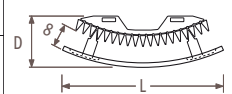

Iguana Arco

Iguana Arco Dimensions

ARCW_Arco Wall

Dimensions in cm

L	29.8	41.0	51.9	62.5	73.3	83.9
C	10.0	20.0	30.0	40.0	50.0	60.0
D	10.1	11.1	12.7	12.2	13.7	15.7
E	4.1	5.1	6.7	6.2	7.7	9.7
F	3.6	2.9	2.3	3.0	2.5	2.4

Dimensions options

Large shelf

Arco	29	41	51	62	73	83
L	-	53.0	53.0	54.0	54.0	54.0
D	-	28.9	30.5	30.0	31.5	33.5

Small shelf

Arco	29	41	51	62	73	83
L	-	48.0	48.0	51.0	51.0	51.0
D	-	21.9	23.5	23.0	24.5	26.5

Towel rail

Arco	29	41	51	62	73	83
L	-	55.0	55.0	66.0	66.0	66.0
D	-	18.8	20.4	19.9	21.4	23.4

Hat rack

Arco	29	41	51	62	73	83
L	-	55.0	55.0	66.0	66.0	66.0
D	-	18.8	20.4	19.9	21.4	23.4

Prices & outputs

Standard delivery