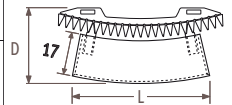

Iguana Arco

Iguana Arco Dimensions

ARCW_Arco Wall

Dimensions in cm

L	29.8	41.0	51.9	62.5	73.3	83.9
C	10.0	20.0	30.0	40.0	50.0	60.0
D	10.1	11.1	12.7	12.2	13.7	15.7
E	4.1	5.1	6.7	6.2	7.7	9.7
F	3.6	2.9	2.3	3.0	2.5	2.4

Connections

Two pipe

Standard connection Code MM

Top end connection

Code 45 or 54

(1° number > flow)

When ordering a top end connection, no insert pipe should be ordered. Air vents should be positioned on the central heating pipes.

Ordering code: specify code 45 or 54 instead if MM, no surcharge.

Notice

To guarantee the output of the Iguana models and to limit the pressure drop, Iaga recommends the use of tube diameter 16/2, 18/1 or 18/2.

Dimensions options

Large shelf

Arco	29	41	51	62	73	83
L	-	53.0	53.0	54.0	54.0	54.0
D	-	28.9	30.5	30.0	31.5	33.5

Small shelf

Arco	29	41	51	62	73	83
L	-	48.0	48.0	51.0	51.0	51.0
D	-	21.9	23.5	23.0	24.5	26.5