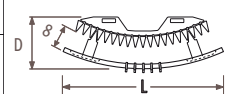

Iguana Arco

Iguana Arco Dimensions

ARCW_Arco Wall

Dimensions in cm

L	29.8	41.0	51.9	62.5	73.3	83.9
C	10.0	20.0	30.0	40.0	50.0	60.0
D	10.1	11.1	12.7	12.2	13.7	15.7
E	4.1	5.1	6.7	6.2	7.7	9.7
F	3.6	2.9	2.3	3.0	2.5	2.4

Dimensions options

Large shelf

Arco	29	41	51	62	73	83
L	-	53.0	53.0	54.0	54.0	54.0
D	-	28.9	30.5	30.0	31.5	33.5

Small shelf

Arco	29	41	51	62	73	83
L	-	48.0	48.0	51.0	51.0	51.0
D	-	21.9	23.5	23.0	24.5	26.5

Towel rail

Arco	29	41	51	62	73	83
L	-	55.0	55.0	66.0	66.0	66.0
D	-	18.8	20.4	19.9	21.4	23.4

Hat rack

Arco	29	41	51	62	73	83
L	-	55.0	55.0	66.0	66.0	66.0
D	-	18.8	20.4	19.9	21.4	23.4

Prices & outputs

Standard delivery