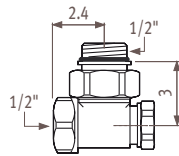

Geo Horizontal

Geo Horizontal Dimensions

GEHW_Geo Horizontal Wall

Range

Connections

- supplied completely pre-mounted
- including right handed connection with Jaga valve
- chrome-plated TRV head
- extension pipe
- flexible hoses 1/2" (L 60 cm) for connection to the wall

Prices & outputs

Geo Horizontal	<i>code</i>	<i>height</i>	<i>length</i>	<i>colour</i>	<i>conn.</i>
	ORDERING CODE: GEHW.	060	100.	XXX	/18

H		L 100	120	140	160	180
060	75/65/20	1099	1375	1652	1924	2191
	55/45/20	544	685	828	969	1110
	st. colour £	871.40	914.70	958.20	1001.50	1035.30

Standard delivery

- build in Low-H₂O heat exchanger
- flexible hoses 1/2" (L=60 cm) for connection to the wall
- extended air vent and drain cock 1/2"
- plugs and screws
- Jaga valve with Deco thermostatic head chrome and extension pipe

Standard colours:

- black 603
- sand 604

Options

Lockshield 1/2" 90°, connection to the wall

CODE		£
5090.110	nickle-plated	7.10

Output measured in accordance with EN442, at a water temperature of 75/65 and a room temperature of 20°C ($\Delta T=50$).