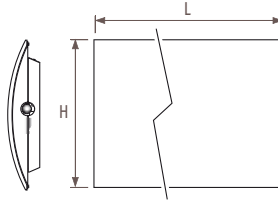

Geo Horizontal

Geo Horizontal Dimensions

GEHW_Geo Horizontal Wall

Range

Connections

- supplied completely pre-mounted
- including right handed connection with Jaga valve
- chrome-plated TRV head
- extension pipe
- flexible hoses 1/2" (L 60 cm) for connection to the wall

Prices & outputs

Geo Horizontal	<i>code</i>	<i>height</i>	<i>length</i>	<i>colour</i>	<i>conn.</i>
	ORDERING CODE: GEHW.	060	100.	XXX	/18

H		L 100	120	140	160	180
060	75/65/20	1099	1375	1652	1924	2191
	55/45/20	544	685	828	969	1110
	st. colour £	871.40	914.70	958.20	1001.50	1035.30

Standard delivery

- build in Low-H₂O heat exchanger
- flexible hoses 1/2" (L=60 cm) for connection to the wall
- extended air vent and drain cock 1/2"
- plugs and screws
- Jaga valve with Deco thermostatic head chrome and extension pipe

Standard colours:

- black 603
- sand 604

Options

Lockshield 1/2" 90°, connection to the wall

CODE		£
5090.110	nickle-plated	7.10

Output measured in accordance with EN442, at a water temperature of 75/65 and a room temperature of 20°C ($\Delta T=50$).