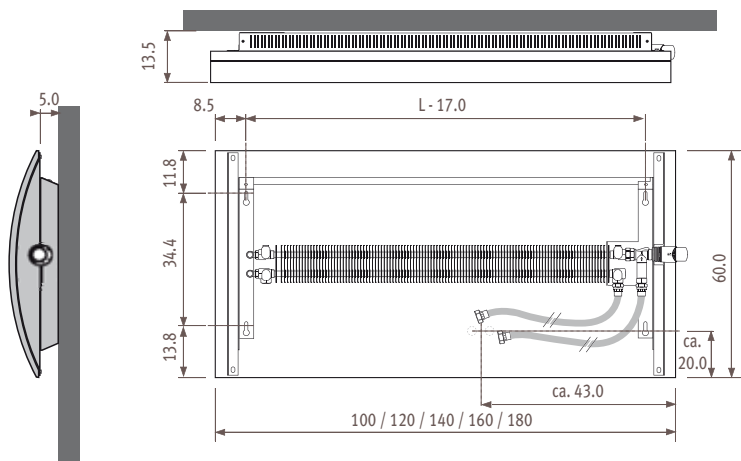

Geo Horizontal

Geo Horizontal Dimensions

GEHW_Geo Horizontal Wall

Range

Connections

- supplied completely pre-mounted
- including right handed connection with Jaga valve
- chrome-plated TRV head
- extension pipe
- flexible hoses 1/2" (L 60 cm) for connection to the wall

Prices & outputs

Geo Horizontal	<i>code</i>	<i>height</i>	<i>length</i>	<i>colour</i>	<i>conn.</i>
	ORDERING CODE: GEHW.	060	100.	XXX	/18

H		L 100	120	140	160	180
060	75/65/20	1099	1375	1652	1924	2191
	55/45/20	544	685	828	969	1110
	st. colour £	871.40	914.70	958.20	1001.50	1035.30

Standard delivery

- build in Low-H₂O heat exchanger
- flexible hoses 1/2" (L=60 cm) for connection to the wall
- extended air vent and drain cock 1/2"
- plugs and screws
- Jaga valve with Deco thermostatic head chrome and extension pipe

Standard colours:

- black 603
- sand 604

Options

Lockshield 1/2" 90°, connection to the wall

CODE		£
5090.110	nickle-plated	7.10

Output measured in accordance with EN442, at a water temperature of 75/65 and a room temperature of 20°C ($\Delta T=50$).