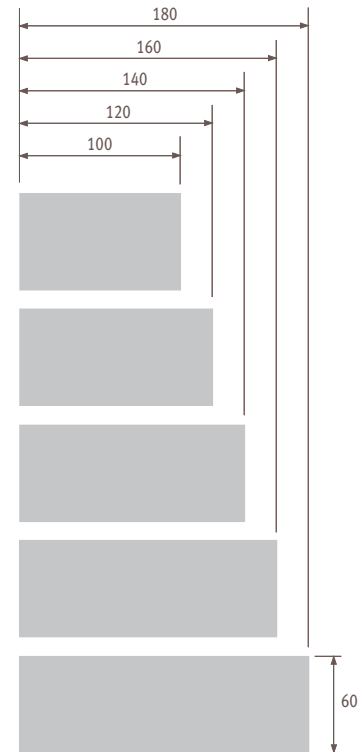

Geo Horizontal

Geo Horizontal Dimensions

GEHW_Geo Horizontal Wall

Range

Connections

- supplied completely pre-mounted
- including right handed connection with Jaga valve
- chrome-plated TRV head
- extension pipe
- flexible hoses 1/2" (L 60 cm) for connection to the wall

Prices & outputs

Geo Horizontal	<i>code</i>	<i>height</i>	<i>length</i>	<i>colour</i>	<i>conn.</i>
	ORDERING CODE: GEHW.	060	100.	XXX	/18

H		L 100	120	140	160	180
060	75/65/20	1099	1375	1652	1924	2191
	55/45/20	544	685	828	969	1110
	st. colour £	871.40	914.70	958.20	1001.50	1035.30

Standard delivery

- build in Low-H₂O heat exchanger
- flexible hoses 1/2" (L=60 cm) for connection to the wall
- extended air vent and drain cock 1/2"
- plugs and screws
- Jaga valve with Deco thermostatic head chrome and extension pipe

Standard colours:

- black 603
- sand 604

Options

Lockshield 1/2" 90°, connection to the wall

CODE		£
5090.110	nickle-plated	7.10

Output measured in accordance with EN442, at a water temperature of 75/65 and a room temperature of 20°C ($\Delta T=50$).